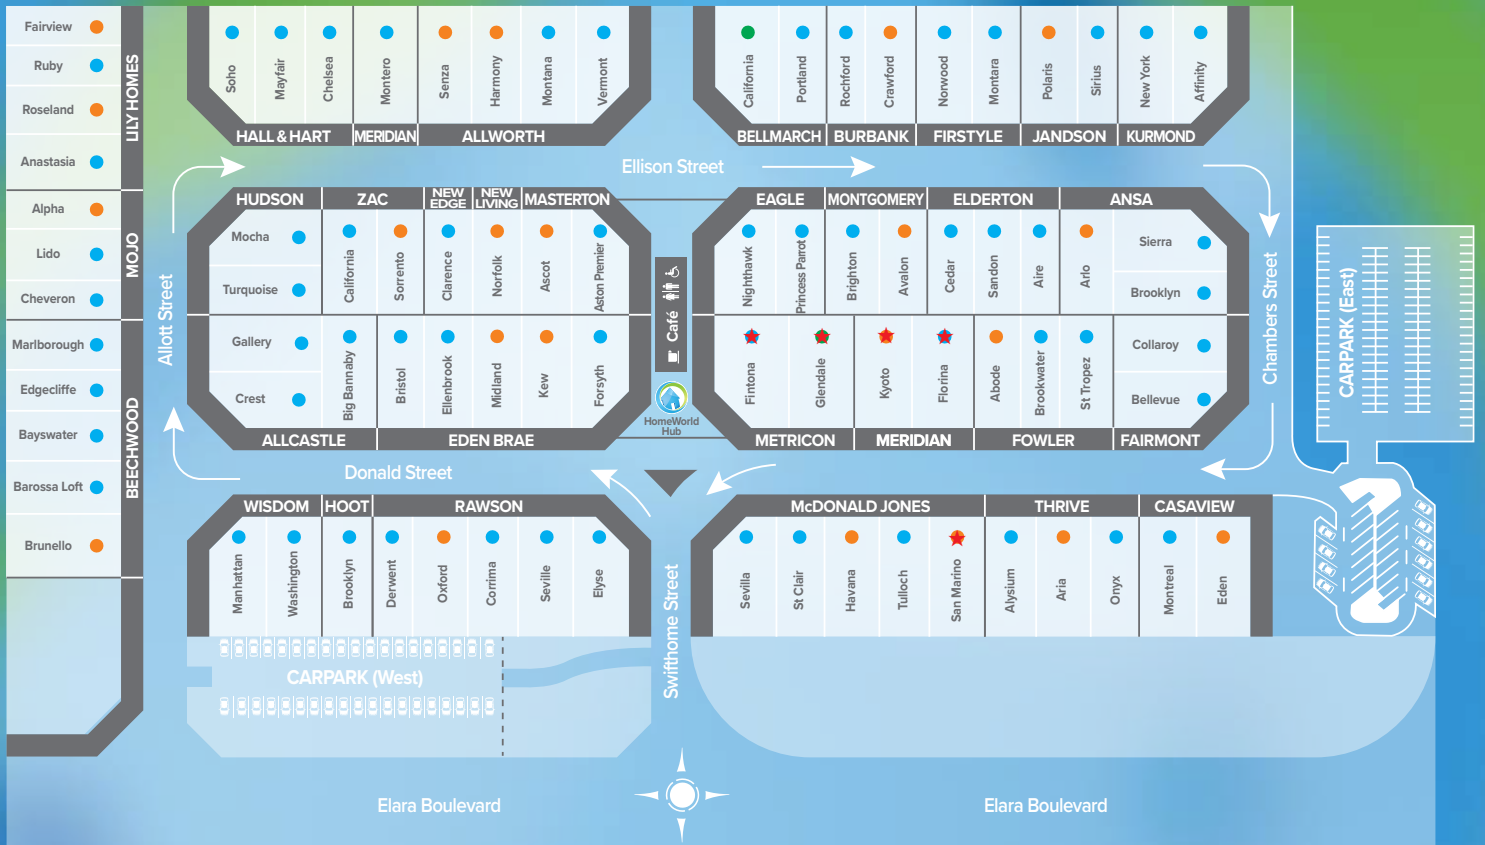

# HOMEWORLD

# RLD

MARSDEN PARK

## KEY

★ OPENING SOON

● Single Storey

● Double Storey

● Double Storey/Granny Flat

 HomeWorld Hub

 Café

 Toilets (in Café)