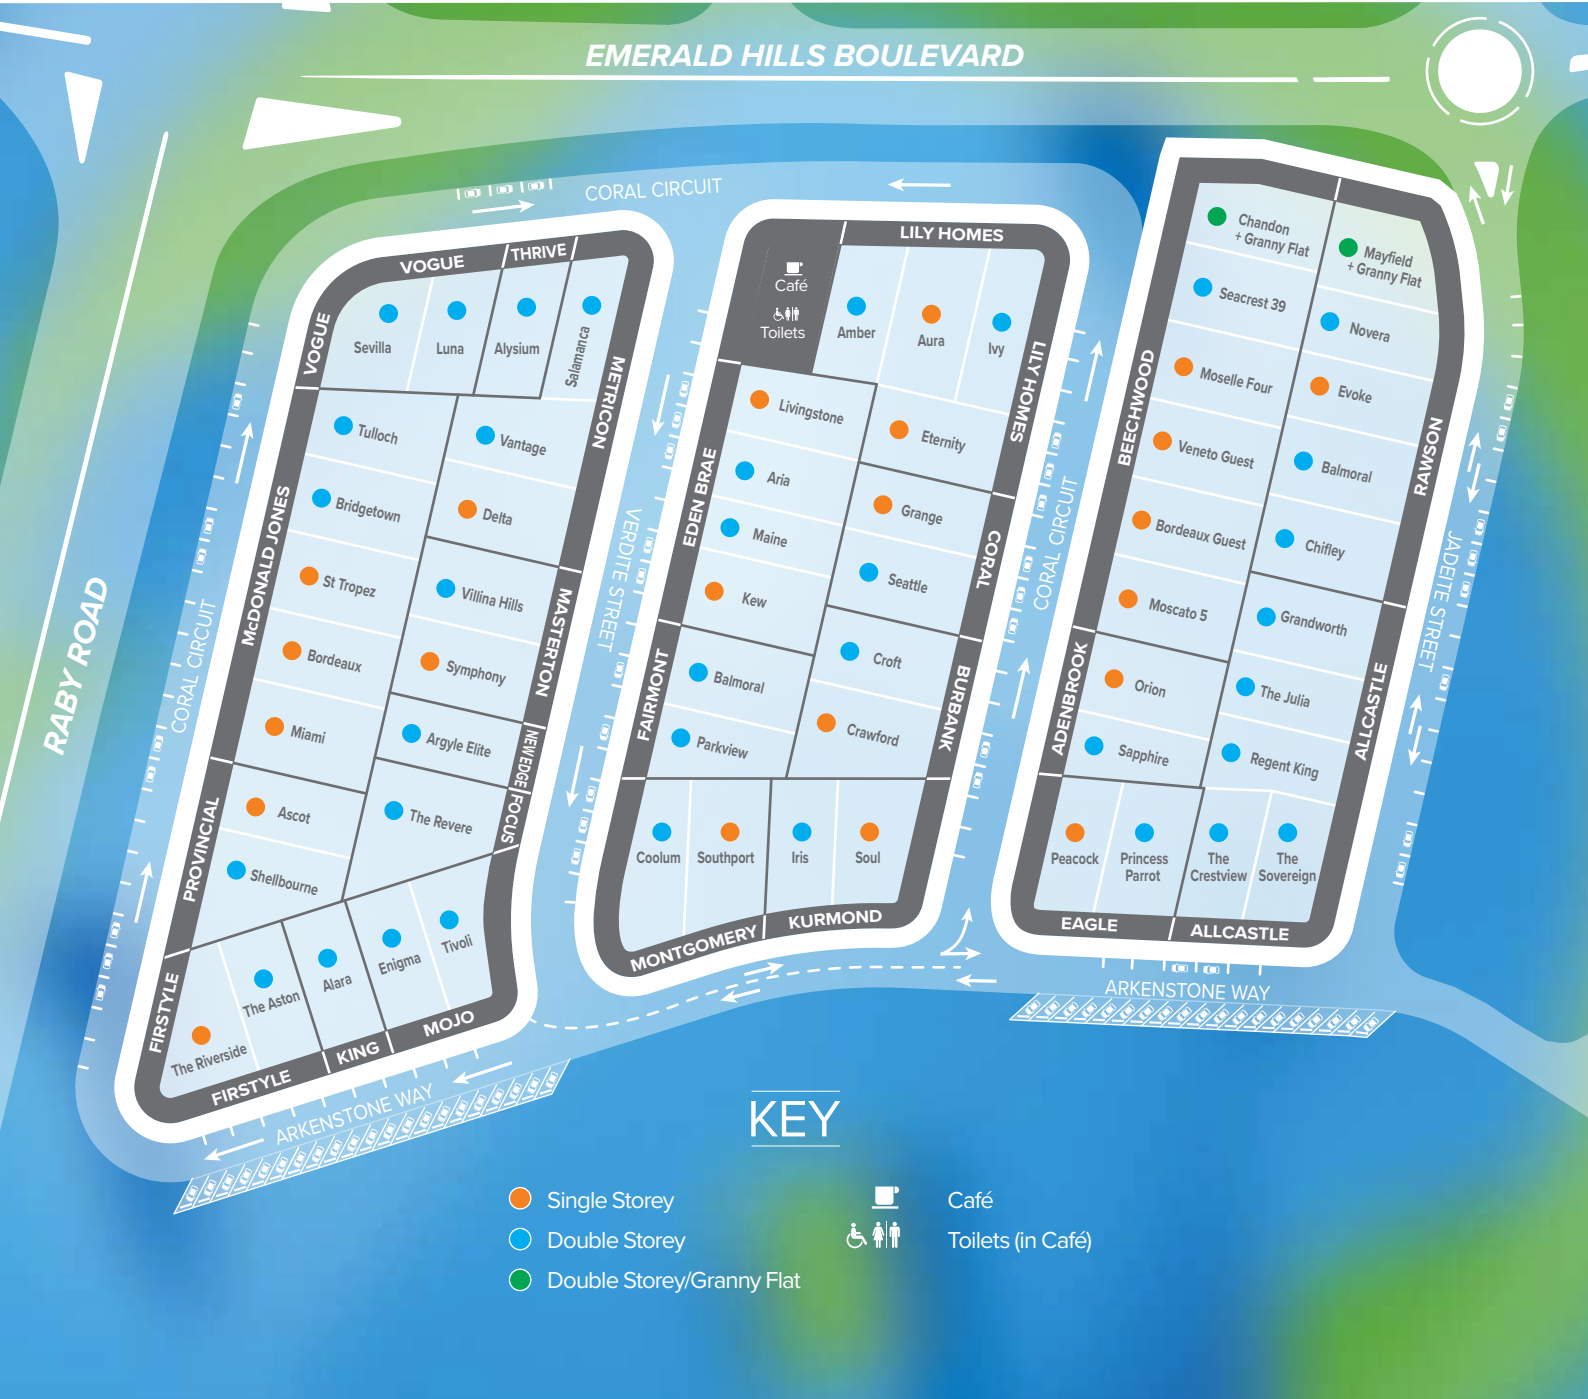

HOMEWORLD

WORLD

LEPPINGTON

HomeWorld.com.au
OPEN 7 DAYS 10.00AM - 5.00PM